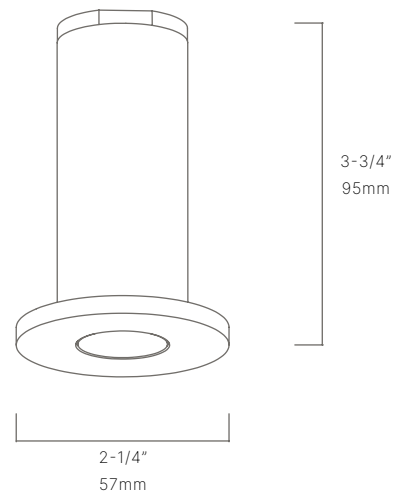

P. 760.931.2910

O. 2742 Loker Ave. W Carlsbad CA 92010

W. www.auroralight.com

MADE IN USA
WITH DOMESTIC & IMPORTED MATERIALS